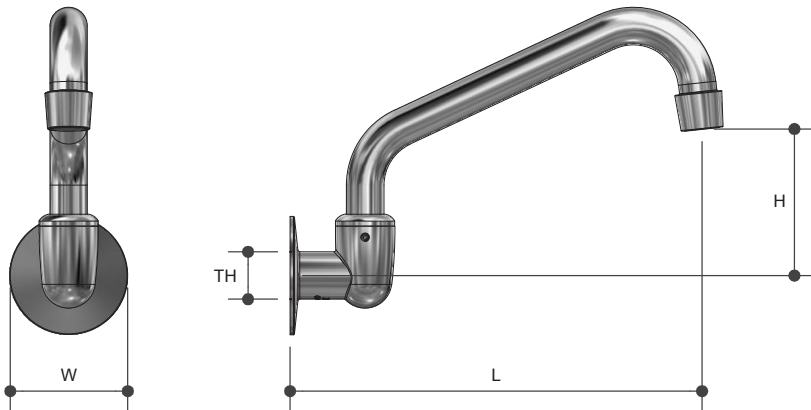

Unstyled Tapware

Wall Spout Tube Swivel

SPO8 Series

MT MONOPOLY™
T A P W A R E

Product Specifications

Specifications

Maximum working temperature 75°C

Maximum pressure rating 1000kPa

Features

Watermark approved

Chrome plated finish

Swivel spout

Tested and certified to AS/NZS 3718

Sizing Chart (MM)

	L	H	W	TH	SIZE
SPO8	210	74	60	G 1/2"	175MM
SPO8-01	265	100	60	G 1/2"	225MM
SPO8-02	340	135	60	G 1/2"	300MM

For more information on Monopoly Tapware, contact:
Austworld 15 Activity Crescent, Molendinar, Queensland 4214 Australia

P. 1300 780 430 F. 1300 780 441 E. info@austworld.com.au

Austworld Pty Ltd. All rights reserved 2018. Austworld and Monopoly Tapware are registered trade mark belonging to Austworld Pty Ltd.